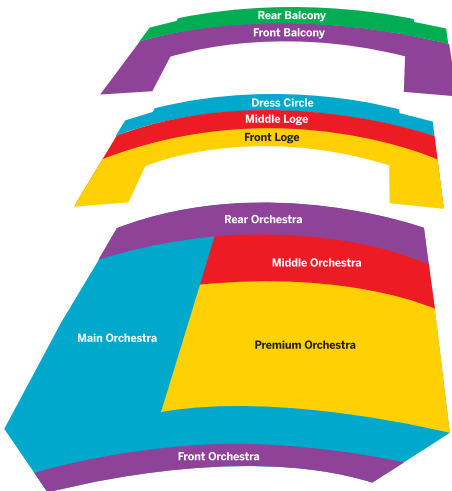

Pricing & Seating Options

Delta Classical Series

Delta Classical Series 1-4 can be combined for a 12, 18 or 24-concert package.

	6 concert series	12 concert series	18 concert series	24 concert series	SUN concert series	Single ticket pricing	PREMIUM Single ticket pricing	Kantorow Recital
Rear Balcony	\$162	\$297	\$441	\$582	\$127	\$28	\$43	\$19
Front Balcony	\$243	\$426	\$657	\$876	\$175	\$41	\$57	\$29
Dress Circle	\$336	\$606	\$891	\$1,158	\$230	\$62	\$79	\$39
Middle Loge	\$483	\$876	\$1,332	\$1,716	\$333	\$87	\$105	\$49
Front Loge	\$735	\$1,329	\$2,025	\$2,358	\$498	\$124	\$145	\$59
Rear Orchestra	\$255	\$438	\$675	\$870	\$187	\$50	\$65	\$29
Middle Orchestra	\$426	\$747	\$1,107	\$1,452	\$270	\$87	\$105	\$49
Premium Orchestra	\$735	\$1,374	\$1,971	\$2,298	\$498	\$124	\$145	\$59
Main Orchestra	\$336	\$630	\$918	\$1,188	\$230	\$62	\$79	\$39
Front Orchestra	\$174	\$336	\$468	\$672	\$175	\$36	\$52	\$59

Series and single ticket pricing reflect subscriber discounts where applicable. Please Note: All dates, prices and artists are subject to change.

Holiday and Special Concerts

	Christmas w/ASO	Handel's Messiah	Vivaldi Four Seasons	Lang Lang
Rear Balcony	\$35	\$29	\$45	\$69
Front Balcony	\$45	\$39	\$45	\$79
Dress Circle	\$65	\$55	\$55	\$99
Middle Loge	\$75	\$65	\$65	\$139
Front Loge	\$89	\$75	\$75	\$159
Rear Orchestra	\$55	\$55	\$55	\$99
Middle Orchestra	\$65	\$65	\$75	\$159
Premium Orchestra	\$89	\$75	\$85	\$159
Front Orchestra	\$65	\$59	\$65	\$199
Pit Seats			\$65	
On-Stage Seats			\$65	\$199