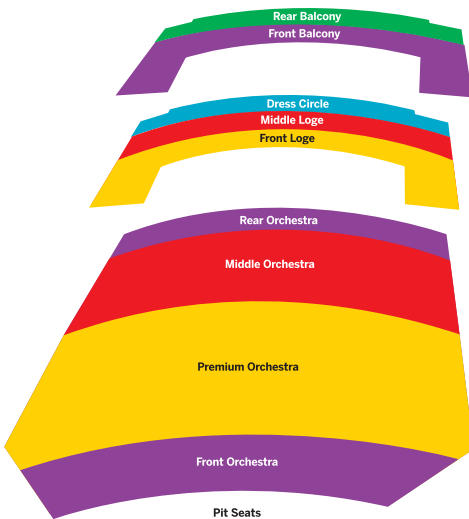

Pricing & Seating Options

Delta Classical Series

Delta Classical Series 1-4 can be combined for a 12, 18 or 24-concert package.

	6 concert series	12 concert series	18 concert series	24 concert series	SUN concert series	Single ticket pricing	PREMIUM Single ticket pricing	Kantorow Recital
Rear Balcony	\$162	\$297	\$441	\$582	\$127	\$28	\$43	\$19
Front Balcony	\$243	\$426	\$657	\$876	\$175	\$41	\$57	\$29
Dress Circle	\$336	\$606	\$891	\$1,158	\$230	\$62	\$79	\$39
Middle Loge	\$483	\$876	\$1,332	\$1,716	\$333	\$87	\$105	\$49
Front Loge	\$735	\$1,329	\$2,025	\$2,358	\$498	\$124	\$145	\$59
Rear Orchestra	\$255	\$438	\$675	\$870	\$187	\$50	\$65	\$29
Middle Orchestra	\$426	\$747	\$1,107	\$1,452	\$270	\$87	\$105	\$49
Premium Orchestra	\$735	\$1,374	\$1,971	\$2,298	\$498	\$124	\$145	\$59
Main Orchestra	\$336	\$630	\$918	\$1,188	\$230	\$62	\$79	\$39
Front Orchestra	\$174	\$336	\$468	\$672	\$175	\$36	\$52	\$59

Series and single ticket pricing reflect subscriber discounts where applicable. Please Note: All dates, prices and artists are subject to change.

Holiday and Special Concerts

	Christmas w/ASO	Handel's Messiah	Vivaldi Four Seasons	Lang Lang
Rear Balcony	\$35	\$29	\$45	\$69
Front Balcony	\$45	\$39	\$45	\$79
Dress Circle	\$65	\$55	\$55	\$99
Middle Loge	\$75	\$65	\$65	\$139
Front Loge	\$89	\$75	\$75	\$159
Rear Orchestra	\$55	\$55	\$55	\$99
Middle Orchestra	\$65	\$65	\$75	\$159
Premium Orchestra	\$89	\$75	\$85	\$159
Front Orchestra	\$65	\$59	\$65	\$199
Pit Seats			\$65	
On-Stage Seats			\$65	\$199