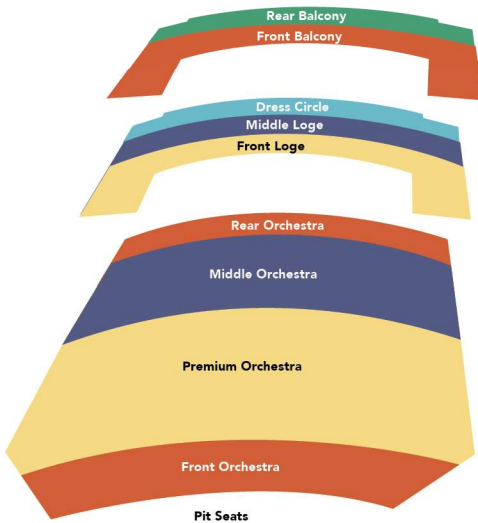

24
25
SEASON
Nathalie Stutzmann
Music Director

Pricing & Seating Options

Delta Classical Series

Delta Classical Series 1-4 can be combined for a 12, 18 or 24-concert package.
Compose Your Own Series (CYO) are priced per concert — minimum 3 concert series.

	6 concert series	12 concert series	18 concert series	24 concert series	4SUN concert series	CYO series concert	PREMIUM CYO series concert	SUBSCRIBER ADD-ON	
								Single ticket pricing	PREMIUM Single ticket pricing
Rear Balcony	\$150	\$273	\$405	\$534	\$119	\$26	\$41	\$26	\$41
Front Balcony	\$225	\$390	\$603	\$804	\$163	\$38	\$54	\$38	\$54
Dress Circle	\$306	\$546	\$801	\$1,038	\$210	\$57	\$74	\$57	\$74
Middle Loge	\$447	\$804	\$1,224	\$1,572	\$309	\$81	\$99	\$81	\$99
Front Loge	\$687	\$1,233	\$1,881	\$2,166	\$466	\$116	\$137	\$116	\$137
Rear Orchestra	\$231	\$390	\$603	\$774	\$171	\$46	\$61	\$46	\$61
Middle Orchestra	\$390	\$675	\$999	\$1,308	\$246	\$81	\$99	\$81	\$99
Premium Orchestra	\$687	\$1,278	\$1,827	\$2,106	\$466	\$116	\$137	\$116	\$137
Main Orchestra	\$306	\$570	\$828	\$1,068	\$210	\$57	\$74	\$57	\$74
Front Orchestra	\$156	\$300	\$414	\$600	\$163	\$33	\$49	\$33	\$49

Series and single ticket pricing reflect subscriber discounts where applicable.
Please Note: All dates, prices and artists are subject to change.

Holiday and Special Concerts

	Christmas w/ASO	Handel Messiah	Vivaldi Four Seasons	Yo-Yo Ma
Rear Balcony	\$29	\$25	\$40	\$79
Front Balcony	\$39	\$35	\$40	\$99
Dress Circle	\$59	\$49	\$50	\$109
Middle Loge	\$69	\$60	\$60	\$159
Front Loge	\$89	\$75	\$70	\$159
Rear Orchestra	\$49	\$49	\$50	\$109
Middle Orchestra	\$59	\$60	\$70	\$125
Premium Orchestra	\$89	\$71	\$80	\$199
Front Orchestra	\$59	\$53	\$50	\$215
Pit Seats			\$60	\$250
On-Stage Seats			\$100	\$199