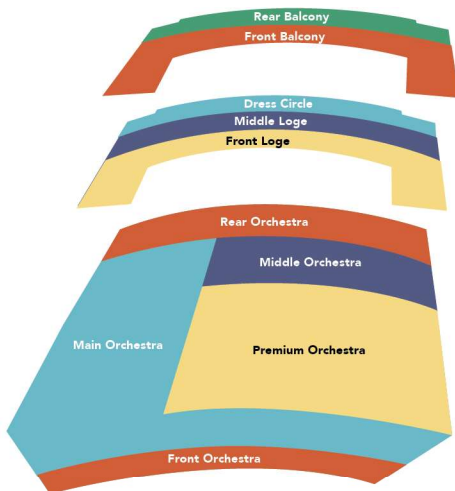

24
25
SEASON
Nathalie Stutzmann
Music Director

Pricing & Seating Options

Delta Classical Series

Delta Classical Series 1-4 can be combined for a 12, 18 or 24-concert package.
Compose Your Own Series (CYO) are priced per concert — minimum 3 concert series.

	6 concert series	12 concert series	18 concert series	24 concert series	4SUN concert series	CYO series concert	PREMIUM CYO series concert	SUBSCRIBER ADD-ON	
								Single ticket pricing	PREMIUM Single ticket pricing
Rear Balcony	\$150	\$273	\$405	\$534	\$119	\$26	\$41	\$26	\$41
Front Balcony	\$225	\$390	\$603	\$804	\$163	\$38	\$54	\$38	\$54
Dress Circle	\$306	\$546	\$801	\$1,038	\$210	\$57	\$74	\$57	\$74
Middle Loge	\$447	\$804	\$1,224	\$1,572	\$309	\$81	\$99	\$81	\$99
Front Loge	\$687	\$1,233	\$1,881	\$2,166	\$466	\$116	\$137	\$116	\$137
Rear Orchestra	\$231	\$390	\$603	\$774	\$171	\$46	\$61	\$46	\$61
Middle Orchestra	\$390	\$675	\$999	\$1,308	\$246	\$81	\$99	\$81	\$99
Premium Orchestra	\$687	\$1,278	\$1,827	\$2,106	\$466	\$116	\$137	\$116	\$137
Main Orchestra	\$306	\$570	\$828	\$1,068	\$210	\$57	\$74	\$57	\$74
Front Orchestra	\$156	\$300	\$414	\$600	\$163	\$33	\$49	\$33	\$49

Series and single ticket pricing reflect subscriber discounts where applicable.
Please Note: All dates, prices and artists are subject to change.

Holiday and Special Concerts

	Christmas w/ASO	Handel Messiah	Vivaldi Four Seasons	Yo-Yo Ma
Rear Balcony	\$29	\$25	\$40	\$79
Front Balcony	\$39	\$35	\$40	\$99
Dress Circle	\$59	\$49	\$50	\$109
Middle Loge	\$69	\$60	\$60	\$159
Front Loge	\$89	\$75	\$70	\$159
Rear Orchestra	\$49	\$49	\$50	\$109
Middle Orchestra	\$59	\$60	\$70	\$125
Premium Orchestra	\$89	\$71	\$80	\$199
Front Orchestra	\$59	\$53	\$50	\$215
Pit Seats			\$60	\$250
On-Stage Seats			\$100	\$199