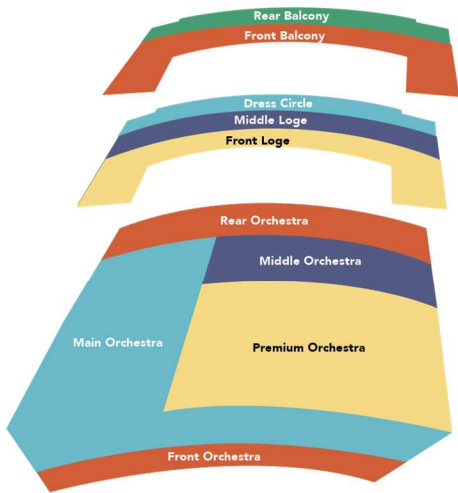

24 25

SEASON

Nathalie Stutzmann
Music Director

**YOUR
50%
OFF
DISCOUNT**

Your Delta Classical Series & Single Ticket Pricing

Delta Classical Series 1–4 can be combined for a 12, 18 or 24-concert package.
Compose Your Own Series (CYO) are priced per concert — minimum 3 concert series.

	50% OFF					SUBSCRIBER ADD-ON PREMIUM	
	6 concert series	12 concert series	18 concert series	24 concert series	4SUN concert series	Single ticket pricing	Single ticket pricing
Rear Balcony	\$75	\$150	\$225	\$300	\$60	\$26	\$41
Front Balcony	\$114	\$228	\$342	\$456	\$82	\$38	\$54
Dress Circle	\$153	\$306	\$459	\$612	\$105	\$57	\$74
Middle Loge	\$225	\$450	\$675	\$900	\$155	\$81	\$99
Front Loge	\$345	\$690	\$1,035	\$1,380	\$233	\$116	\$137
Rear Orchestra	\$117	\$234	\$351	\$468	\$86	\$46	\$61
Middle Orchestra	\$195	\$390	\$585	\$780	\$123	\$81	\$99
Premium Orchestra	\$345	\$690	\$1,035	\$1,380	\$233	\$116	\$137
Main Orchestra	\$153	\$306	\$459	\$612	\$105	\$57	\$74
Front Orchestra	\$78	\$156	\$234	\$312	\$82	\$33	\$49

Series and single ticket pricing reflect subscriber discounts where applicable.
Please Note: All dates, prices and artists are subject to change.

Holiday and Special Concerts

	Christmas w/ASO	Handel Messiah	Vivaldi Four Seasons	Yo-Yo Ma
Rear Balcony	\$29	\$25	\$40	\$79
Front Balcony	\$39	\$35	\$40	\$99
Dress Circle	\$59	\$49	\$50	\$109
Middle Loge	\$69	\$60	\$60	\$159
Front Loge	\$89	\$75	\$70	\$159
Rear Orchestra	\$49	\$49	\$50	\$109
Middle Orchestra	\$59	\$60	\$70	\$125
Premium Orchestra	\$89	\$71	\$80	\$199
Front Orchestra	\$59	\$53	\$50	\$215
Pit Seats			\$60	\$250
On-Stage Seats			\$100	\$199