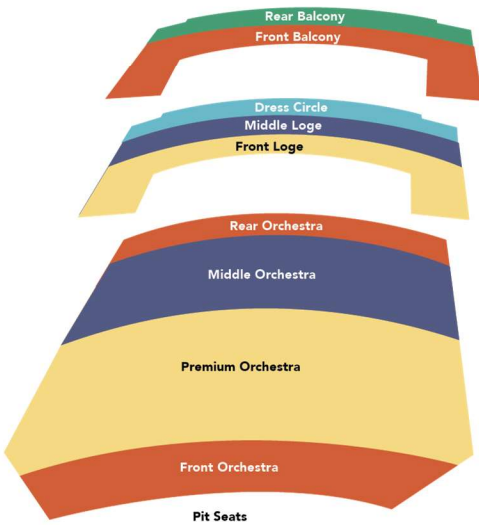

24 25

SEASON

Nathalie Stutzmann
Music Director

**YOUR
50%
OFF
DISCOUNT**

Your Delta Classical Series & Single Ticket Pricing

Delta Classical Series 1–4 can be combined for a 12, 18 or 24-concert package.
Compose Your Own Series (CYO) are priced per concert — minimum 3 concert series.

	50% OFF					SUBSCRIBER ADD-ON PREMIUM	
	6 concert series	12 concert series	18 concert series	24 concert series	4SUN concert series	Single ticket pricing	Single ticket pricing
Rear Balcony	\$75	\$150	\$225	\$300	\$60	\$26	\$41
Front Balcony	\$114	\$228	\$342	\$456	\$82	\$38	\$54
Dress Circle	\$153	\$306	\$459	\$612	\$105	\$57	\$74
Middle Loge	\$225	\$450	\$675	\$900	\$155	\$81	\$99
Front Loge	\$345	\$690	\$1,035	\$1,380	\$233	\$116	\$137
Rear Orchestra	\$117	\$234	\$351	\$468	\$86	\$46	\$61
Middle Orchestra	\$195	\$390	\$585	\$780	\$123	\$81	\$99
Premium Orchestra	\$345	\$690	\$1,035	\$1,380	\$233	\$116	\$137
Main Orchestra	\$153	\$306	\$459	\$612	\$105	\$57	\$74
Front Orchestra	\$78	\$156	\$234	\$312	\$82	\$33	\$49

Series and single ticket pricing reflect subscriber discounts where applicable.
Please Note: All dates, prices and artists are subject to change.

Holiday and Special Concerts

	Christmas w/ASO	Handel Messiah	Vivaldi Four Seasons	Yo-Yo Ma
Rear Balcony	\$29	\$25	\$40	\$79
Front Balcony	\$39	\$35	\$40	\$99
Dress Circle	\$59	\$49	\$50	\$109
Middle Loge	\$69	\$60	\$60	\$159
Front Loge	\$89	\$75	\$70	\$159
Rear Orchestra	\$49	\$49	\$50	\$109
Middle Orchestra	\$59	\$60	\$70	\$125
Premium Orchestra	\$89	\$71	\$80	\$199
Front Orchestra	\$59	\$53	\$50	\$215
Pit Seats			\$60	\$250
On-Stage Seats			\$100	\$199