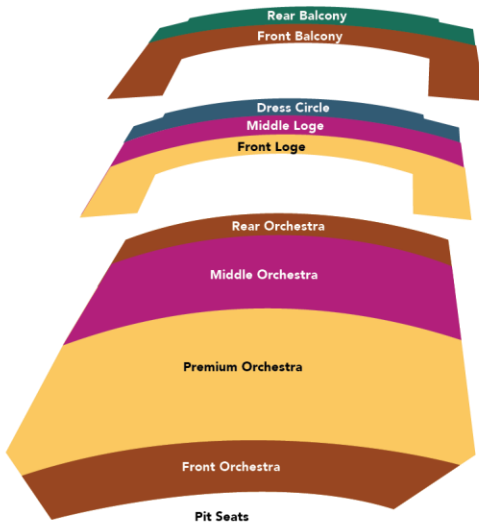

23 24

SEASON
Nathalie Stutzmann
Music Director

**Atlanta
Symphony
Orchestra**

Pricing & Seating Options

Delta Classical Series

Delta Classical Series 1-4 can be combined for a 12, 18 or 24-concert package.
Compose Your Own Series (CYO) are priced per concert — minimum 3 concert series.

	6 concert series	12 concert series	18 concert series	24 concert series	4SUN concert series	CYO series concert	PREMIUM CYO series concert	SUBSCRIBER ADD-ON	
								Single ticket pricing	PREMIUM Single ticket pricing
Rear Balcony	\$138	\$252	\$378	\$504	\$110	\$24	\$37	\$24	\$37
Front Balcony	\$207	\$360	\$567	\$756	\$151	\$36	\$49	\$36	\$49
Dress Circle	\$282	\$504	\$756	\$978	\$194	\$54	\$67	\$54	\$67
Middle Loge	\$414	\$744	\$1,152	\$1,482	\$286	\$76	\$90	\$76	\$90
Front Loge	\$636	\$1,140	\$1,773	\$2,040	\$431	\$109	\$124	\$109	\$124
Rear Orchestra	\$213	\$360	\$567	\$726	\$158	\$43	\$55	\$43	\$55
Middle Orchestra	\$360	\$624	\$927	\$1,230	\$228	\$76	\$90	\$76	\$90
Premium Orchestra	\$636	\$1,182	\$1,719	\$1,986	\$431	\$109	\$124	\$109	\$124
Main Orchestra	\$282	\$528	\$774	\$1,008	\$194	\$54	\$67	\$54	\$67
Front Orchestra	\$144	\$276	\$387	\$564	\$151	\$31	\$44	\$31	\$44

Holiday and Special Concerts

	Christmas w/ASO	Handel Messiah	Sounds of the Season	Vivaldi Four Seasons	Joshua Bell
Rear Balcony	\$25	\$25	\$29	\$35	\$69
Front Balcony	\$35	\$35	\$39	\$35	\$79
Dress Circle	\$49	\$49	\$39	\$45	\$99
Middle Loge	\$60	\$60	\$49	\$55	\$129
Front Loge	\$75	\$75	\$59	\$65	\$159
Rear Orchestra	\$49	\$49	\$39	\$45	\$79
Middle Orchestra	\$60	\$60	\$49	\$65	\$99
Premium Orchestra	\$93	\$71	\$49	\$75	\$159
Front Orchestra	\$64	\$53	\$59	\$55	\$159
Pit Seats				\$55	\$199
On-Stage Seats				\$95	