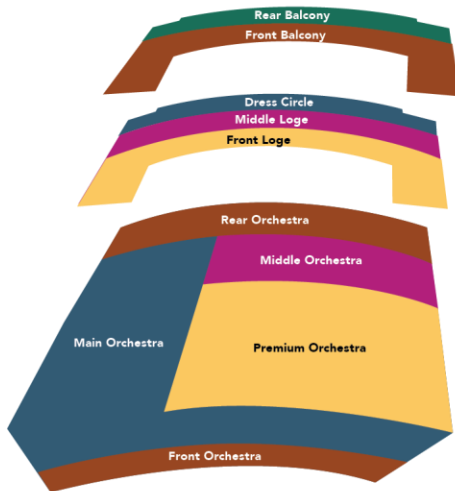

23 24

SEASON
Nathalie Stutzmann
Music Director

**Atlanta
Symphony
Orchestra**

Pricing & Seating Options

Delta Classical Series

Delta Classical Series 1-4 can be combined for a 12, 18 or 24-concert package.
Compose Your Own Series (CYO) are priced per concert — minimum 3 concert series.

	6 concert series	12 concert series	18 concert series	24 concert series	4SUN concert series	CYO series concert	PREMIUM CYO series concert	SUBSCRIBER ADD-ON	
								Single ticket pricing	PREMIUM Single ticket pricing
Rear Balcony	\$138	\$252	\$378	\$504	\$110	\$24	\$37	\$24	\$37
Front Balcony	\$207	\$360	\$567	\$756	\$151	\$36	\$49	\$36	\$49
Dress Circle	\$282	\$504	\$756	\$978	\$194	\$54	\$67	\$54	\$67
Middle Loge	\$414	\$744	\$1,152	\$1,482	\$286	\$76	\$90	\$76	\$90
Front Loge	\$636	\$1,140	\$1,773	\$2,040	\$431	\$109	\$124	\$109	\$124
Rear Orchestra	\$213	\$360	\$567	\$726	\$158	\$43	\$55	\$43	\$55
Middle Orchestra	\$360	\$624	\$927	\$1,230	\$228	\$76	\$90	\$76	\$90
Premium Orchestra	\$636	\$1,182	\$1,719	\$1,986	\$431	\$109	\$124	\$109	\$124
Main Orchestra	\$282	\$528	\$774	\$1,008	\$194	\$54	\$67	\$54	\$67
Front Orchestra	\$144	\$276	\$387	\$564	\$151	\$31	\$44	\$31	\$44

Holiday and Special Concerts

	Christmas w/ASO	Handel Messiah	Sounds of the Season	Vivaldi Four Seasons	Joshua Bell
Rear Balcony	\$25	\$25	\$29	\$35	\$69
Front Balcony	\$35	\$35	\$39	\$35	\$79
Dress Circle	\$49	\$49	\$39	\$45	\$99
Middle Loge	\$60	\$60	\$49	\$55	\$129
Front Loge	\$75	\$75	\$59	\$65	\$159
Rear Orchestra	\$49	\$49	\$39	\$45	\$79
Middle Orchestra	\$60	\$60	\$49	\$65	\$99
Premium Orchestra	\$93	\$71	\$49	\$75	\$159
Front Orchestra	\$64	\$53	\$59	\$55	\$159
Pit Seats				\$55	\$199
On-Stage Seats				\$95	