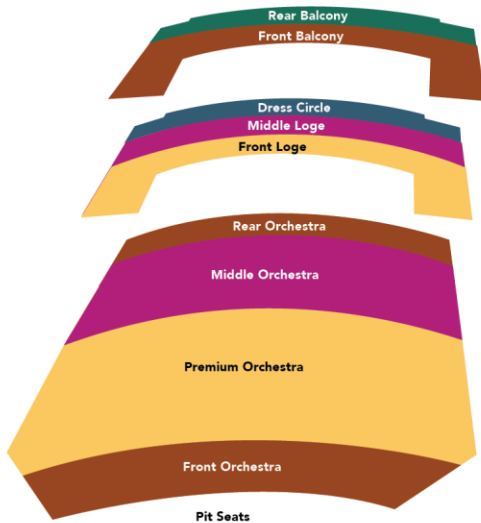

## Your Delta Classical Series & Single Ticket Pricing

Delta Classical Series 1-4 can be combined for a 12, 18 or 24-concert package.

	50% OFF					SUBSCRIBER ADD-ON PREMIUM	
	6 concert series	12 concert series	18 concert series	24 concert series	4SUN concert series	Single ticket pricing	Single ticket pricing
Rear Balcony	\$69	\$126	\$207	\$252	\$53	\$24	\$37
Front Balcony	\$108	\$189	\$279	\$378	\$71	\$36	\$49
Dress Circle	\$144	\$264	\$378	\$474	\$97	\$54	\$67
Middle Loge	\$207	\$390	\$585	\$726	\$141	\$76	\$90
Front Loge	\$321	\$603	\$882	\$1,032	\$212	\$109	\$124
Rear Orchestra	\$108	\$189	\$279	\$378	\$75	\$43	\$55
Middle Orchestra	\$183	\$327	\$468	\$600	\$123	\$76	\$90
Premium Orchestra	\$321	\$591	\$864	\$978	\$212	\$109	\$124
Main Orchestra	\$144	\$276	\$396	\$504	\$97	\$54	\$67
Front Orchestra	\$72	\$138	\$207	\$282	\$75	\$31	\$44

## Holiday and Special Concerts

	Christmas w/ASO	Handel Messiah	Sounds of the Season	Vivaldi Four Seasons	Joshua Bell
Rear Balcony	\$25	\$25	\$29	\$35	\$69
Front Balcony	\$35	\$35	\$39	\$35	\$79
Dress Circle	\$49	\$49	\$39	\$45	\$99
Middle Loge	\$60	\$60	\$49	\$55	\$129
Front Loge	\$75	\$75	\$59	\$65	\$159
Rear Orchestra	\$49	\$49	\$39	\$45	\$79
Middle Orchestra	\$60	\$60	\$49	\$65	\$99
Premium Orchestra	\$93	\$71	\$49	\$75	\$159
Front Orchestra	\$64	\$53	\$59	\$55	\$159
Pit Seats				\$55	\$199
On-Stage Seats				\$95	