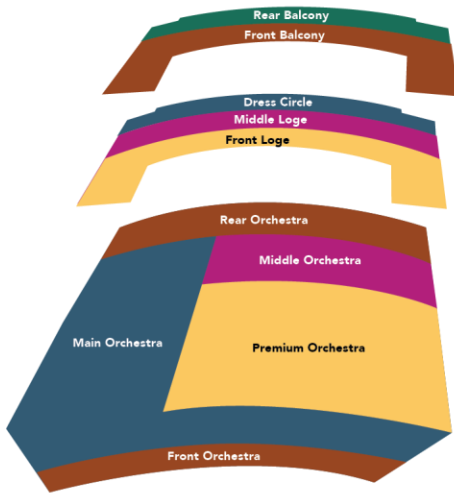

## Your Delta Classical Series & Single Ticket Pricing

Delta Classical Series 1-4 can be combined for a 12, 18 or 24-concert package.

	50% OFF					SUBSCRIBER ADD-ON PREMIUM	
	6 concert series	12 concert series	18 concert series	24 concert series	4SUN concert series	Single ticket pricing	Single ticket pricing
Rear Balcony	\$69	\$126	\$207	\$252	\$53	\$24	\$37
Front Balcony	\$108	\$189	\$279	\$378	\$71	\$36	\$49
Dress Circle	\$144	\$264	\$378	\$474	\$97	\$54	\$67
Middle Loge	\$207	\$390	\$585	\$726	\$141	\$76	\$90
Front Loge	\$321	\$603	\$882	\$1,032	\$212	\$109	\$124
Rear Orchestra	\$108	\$189	\$279	\$378	\$75	\$43	\$55
Middle Orchestra	\$183	\$327	\$468	\$600	\$123	\$76	\$90
Premium Orchestra	\$321	\$591	\$864	\$978	\$212	\$109	\$124
Main Orchestra	\$144	\$276	\$396	\$504	\$97	\$54	\$67
Front Orchestra	\$72	\$138	\$207	\$282	\$75	\$31	\$44

## Holiday and Special Concerts

	Christmas w/ASO	Handel Messiah	Sounds of the Season	Vivaldi Four Seasons	Joshua Bell
Rear Balcony	\$25	\$25	\$29	\$35	\$69
Front Balcony	\$35	\$35	\$39	\$35	\$79
Dress Circle	\$49	\$49	\$39	\$45	\$99
Middle Loge	\$60	\$60	\$49	\$55	\$129
Front Loge	\$75	\$75	\$59	\$65	\$159
Rear Orchestra	\$49	\$49	\$39	\$45	\$79
Middle Orchestra	\$60	\$60	\$49	\$65	\$99
Premium Orchestra	\$93	\$71	\$49	\$75	\$159
Front Orchestra	\$64	\$53	\$59	\$55	\$159
Pit Seats				\$55	\$199
On-Stage Seats				\$95	