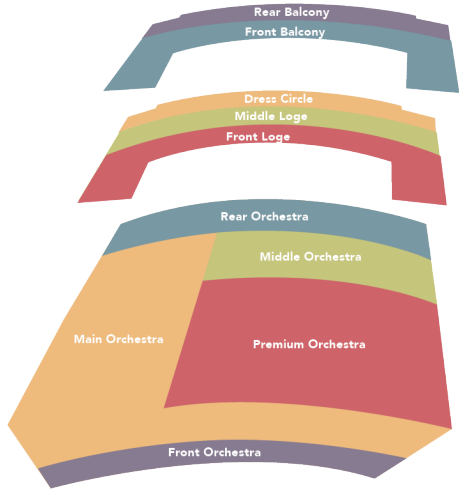

2022/23 Pricing and Seating Options

Delta Classical Series

Delta Classical Series 1–4 can be combined for a 12, 18 or 24-concert package.

Compose Your Own Series (CYO) are priced per concert — minimum 4 concert series.

	6 concert series	12 concert series	18 concert series	24 concert series	4SUN concert series	CYO series concert	PREMIUM CYO series concert	SUBSCRIBER ADD-ON PREMIUM	
								Single ticket pricing	Single ticket pricing
Rear Balcony	\$132	\$240	\$360	\$480	\$105	\$22	\$34	\$22	\$34
Front Balcony	\$198	\$360	\$540	\$720	\$144	\$34	\$45	\$34	\$45
Dress Circle	\$270	\$504	\$720	\$936	\$185	\$50	\$61	\$50	\$61
Middle Loge	\$396	\$744	\$1,098	\$1,416	\$273	\$71	\$82	\$71	\$82
Front Loge	\$600	\$1,140	\$1,692	\$1,944	\$411	\$102	\$113	\$102	\$113
Rear Orchestra	\$204	\$360	\$540	\$696	\$151	\$40	\$50	\$40	\$50
Middle Orchestra	\$336	\$624	\$882	\$1,176	\$218	\$71	\$82	\$71	\$82
Premium Orchestra	\$600	\$1,128	\$1,638	\$1,896	\$411	\$102	\$113	\$102	\$113
Main Orchestra	\$270	\$528	\$738	\$960	\$185	\$50	\$61	\$50	\$61
Front Orchestra	\$138	\$264	\$387	\$540	\$144	\$29	\$40	\$29	\$40

Series and single ticket pricing reflect subscriber discounts where applicable.

Holiday and Special Concerts

	Christmas with ASO	Handel Messiah	The Four Seasons
Rear Balcony	\$20	\$20	\$20
Front Balcony	\$29	\$29	\$30
Dress Circle	\$45	\$45	\$40
Middle Loge	\$55	\$55	\$55
Front Loge	\$69	\$69	\$65
Rear Orchestra	\$45	\$45	\$40
Middle Orchestra	\$55	\$55	\$65
Premium Orchestra	\$85	\$65	\$75
Front Orchestra	\$59	\$49	\$35