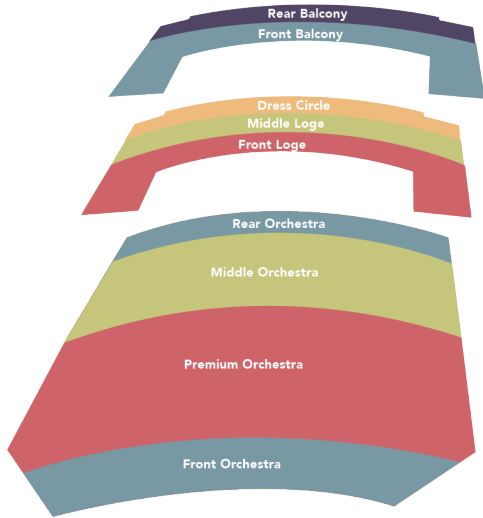

2022/23 Pricing and Seating Options

Delta Classical Series

Delta Classical Series 1–4 can be combined for a 12, 18 or 24-concert package.

Compose Your Own Series (CYO) are priced per concert — minimum 4 concert series.

	6 concert series	12 concert series	18 concert series	24 concert series	4SUN concert series	CYO series concert	PREMIUM CYO series concert	SUBSCRIBER ADD-ON PREMIUM	
								Single ticket pricing	Single ticket pricing
Rear Balcony	\$132	\$240	\$360	\$480	\$105	\$22	\$34	\$22	\$34
Front Balcony	\$198	\$360	\$540	\$720	\$144	\$34	\$45	\$34	\$45
Dress Circle	\$270	\$504	\$720	\$936	\$185	\$50	\$61	\$50	\$61
Middle Loge	\$396	\$744	\$1,098	\$1,416	\$273	\$71	\$82	\$71	\$82
Front Loge	\$600	\$1,140	\$1,692	\$1,944	\$411	\$102	\$113	\$102	\$113
Rear Orchestra	\$204	\$360	\$540	\$696	\$151	\$40	\$50	\$40	\$50
Middle Orchestra	\$336	\$624	\$882	\$1,176	\$218	\$71	\$82	\$71	\$82
Premium Orchestra	\$600	\$1,128	\$1,638	\$1,896	\$411	\$102	\$113	\$102	\$113
Main Orchestra	\$270	\$528	\$738	\$960	\$185	\$50	\$61	\$50	\$61
Front Orchestra	\$138	\$264	\$387	\$540	\$144	\$29	\$40	\$29	\$40

Series and single ticket pricing reflect subscriber discounts where applicable.

Holiday and Special Concerts

	Christmas with ASO	Handel Messiah	The Four Seasons
Rear Balcony	\$20	\$20	\$20
Front Balcony	\$29	\$29	\$30
Dress Circle	\$45	\$45	\$40
Middle Loge	\$55	\$55	\$55
Front Loge	\$69	\$69	\$65
Rear Orchestra	\$45	\$45	\$40
Middle Orchestra	\$55	\$55	\$65
Premium Orchestra	\$85	\$65	\$75
Front Orchestra	\$59	\$49	\$35