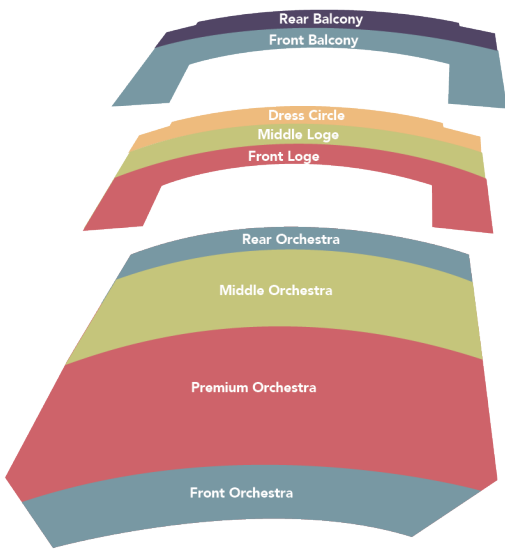

## Your Delta Classical Series & Single Ticket Pricing

Delta Classical Series 1-4 can be combined for a 12, 18 or 24-concert package.

	<b>50% OFF</b>					<b>SUBSCRIBER ADD-ON</b>	
	<b>6</b> concert series	<b>12</b> concert series	<b>18</b> concert series	<b>24</b> concert series	<b>4SUN</b> concert series	<b>Single</b> ticket pricing	<b>PREMIUM</b> Single ticket pricing
<b>Rear Balcony</b>	\$66	\$120	\$198	\$240	\$51	\$22	\$34
<b>Front Balcony</b>	\$96	\$180	\$270	\$360	\$68	\$34	\$45
<b>Dress Circle</b>	\$138	\$252	\$360	\$456	\$93	\$50	\$61
<b>Middle Loge</b>	\$198	\$372	\$558	\$696	\$135	\$71	\$82
<b>Front Loge</b>	\$300	\$576	\$846	\$984	\$202	\$102	\$113
<b>Rear Orchestra</b>	\$102	\$180	\$270	\$360	\$72	\$40	\$50
<b>Middle Orchestra</b>	\$168	\$312	\$450	\$576	\$118	\$71	\$82
<b>Premium Orchestra</b>	\$300	\$564	\$828	\$936	\$202	\$102	\$113
<b>Main Orchestra</b>	\$138	\$264	\$378	\$480	\$93	\$50	\$61
<b>Front Orchestra</b>	\$69	\$132	\$198	\$270	\$72	\$29	\$40

## Holiday and Special Concerts

	<b>Christmas with ASO</b>	<b>Handel Messiah</b>	<b>The Four Seasons</b>
<b>Rear Balcony</b>	\$20	\$20	\$20
<b>Front Balcony</b>	\$29	\$29	\$30
<b>Dress Circle</b>	\$45	\$45	\$40
<b>Middle Loge</b>	\$55	\$55	\$55
<b>Front Loge</b>	\$69	\$69	\$65
<b>Rear Orchestra</b>	\$45	\$45	\$40
<b>Middle Orchestra</b>	\$55	\$55	\$65
<b>Premium Orchestra</b>	\$85	\$65	\$75
<b>Front Orchestra</b>	\$59	\$49	\$35