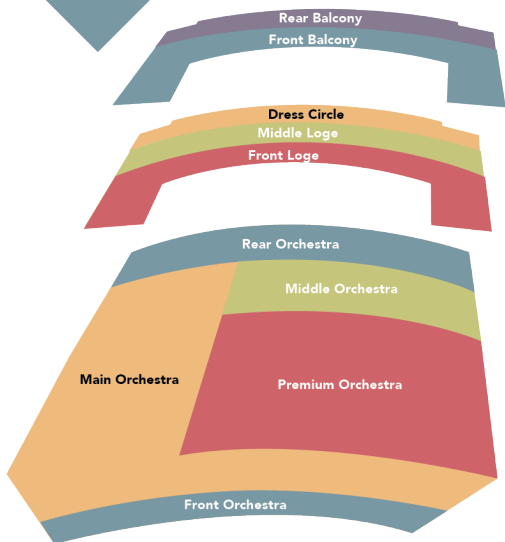

## Your Delta Classical Series & Single Ticket Pricing

Delta Classical Series 1-4 can be combined for a 12, 18 or 24-concert package.

	<b>50% OFF</b>					<b>SUBSCRIBER ADD-ON</b>	
	<b>6</b> concert series	<b>12</b> concert series	<b>18</b> concert series	<b>24</b> concert series	<b>4SUN</b> concert series	<b>Single</b> ticket pricing	<b>PREMIUM</b> Single ticket pricing
<b>Rear Balcony</b>	\$66	\$120	\$198	\$240	\$51	\$22	\$34
<b>Front Balcony</b>	\$96	\$180	\$270	\$360	\$68	\$34	\$45
<b>Dress Circle</b>	\$138	\$252	\$360	\$456	\$93	\$50	\$61
<b>Middle Loge</b>	\$198	\$372	\$558	\$696	\$135	\$71	\$82
<b>Front Loge</b>	\$300	\$576	\$846	\$984	\$202	\$102	\$113
<b>Rear Orchestra</b>	\$102	\$180	\$270	\$360	\$72	\$40	\$50
<b>Middle Orchestra</b>	\$168	\$312	\$450	\$576	\$118	\$71	\$82
<b>Premium Orchestra</b>	\$300	\$564	\$828	\$936	\$202	\$102	\$113
<b>Main Orchestra</b>	\$138	\$264	\$378	\$480	\$93	\$50	\$61
<b>Front Orchestra</b>	\$69	\$132	\$198	\$270	\$72	\$29	\$40

## Holiday and Special Concerts

	<b>Christmas with ASO</b>	<b>Handel Messiah</b>	<b>The Four Seasons</b>
<b>Rear Balcony</b>	\$20	\$20	\$20
<b>Front Balcony</b>	\$29	\$29	\$30
<b>Dress Circle</b>	\$45	\$45	\$40
<b>Middle Loge</b>	\$55	\$55	\$55
<b>Front Loge</b>	\$69	\$69	\$65
<b>Rear Orchestra</b>	\$45	\$45	\$40
<b>Middle Orchestra</b>	\$55	\$55	\$65
<b>Premium Orchestra</b>	\$85	\$65	\$75
<b>Front Orchestra</b>	\$59	\$49	\$35